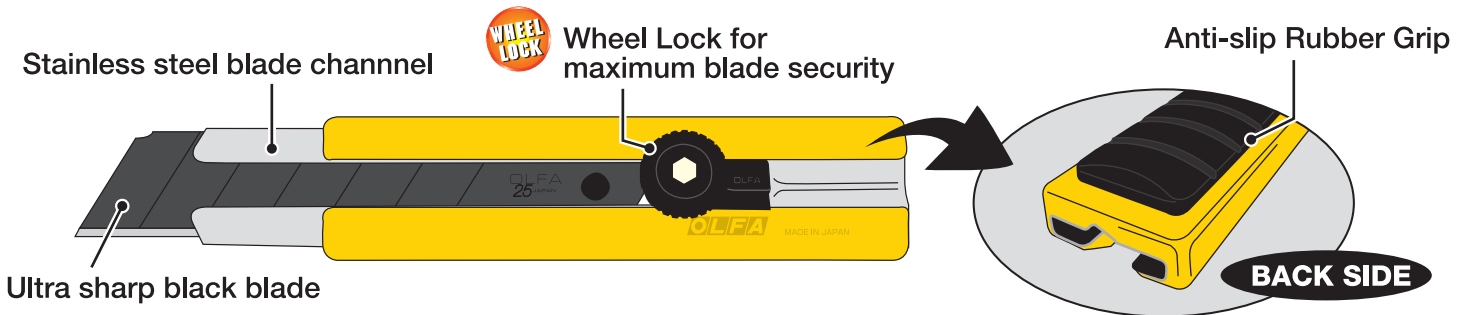

FEATURES

SPARE BLADES

EXCEL BLACK
ULTRA SHARP BLADES

HBB

HB

HSWB