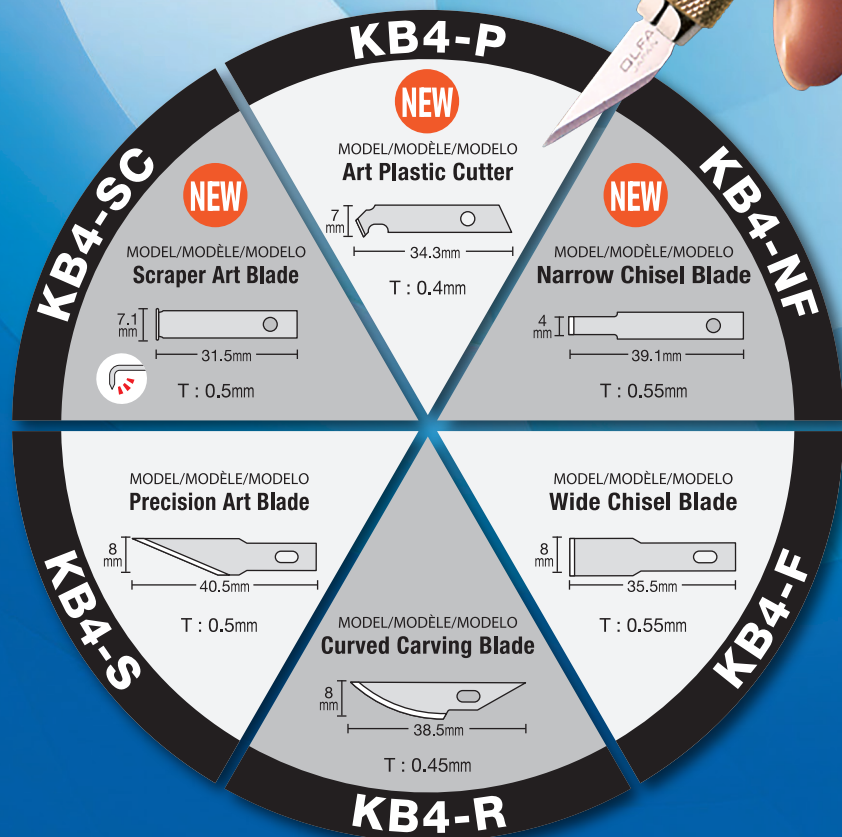

MODEL/MODÈLE/MODELO
AK-4/BP

The Art Knife Pro AK-4, with its wide array of blades, has several capabilities and helps you become an artist.

DESIGN OBJECTIVE

Take your projects to the arts with the Art Knife Pro. Be an artist.

OLFA AK-4 is designed for workmanship, suitable for model-making, arts and crafts, and delicate work of art. 3 new blades: a narrow chisel blade, a blade for cutting plastic and a blade for scraping were added newly this time, in addition to conventional Precision Art Blade, Curved Carving Blade and Wide Chisel blade. 6 kinds of blade could be chosen now in total; one AK-4 works more extensively.

TARGET MARKET & MARKET TRENDS

Who said, "Art does not come easy"? Now your project can be a work of art.

The AK-4 is a must for professional modelers and collage artists. With its longer blade edge, it is more suitable for three dimensional works than the standard AK-1 knife.

FEATURES

Which blade would you choose? One that cleans corners, or one that will???

Provides sharper initial cutting performance and durability

Glass Fiber Reinforced Plastic handle

Quick Spin Blade Change